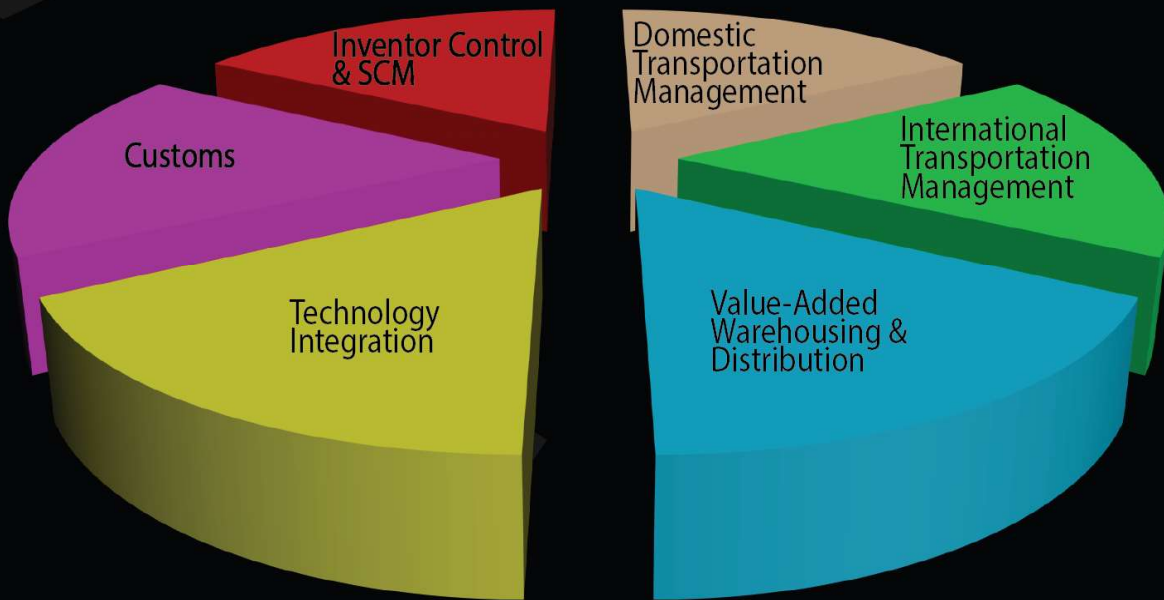

Warehousing

- * Inventory management and control
- * Order processing, inbound and outbound
- * Bar-coding, RFID and tracking
- * Re-packaging, labeling and quality control
- * Yard management
- * Vendor/carrier performance
- * Cross-docking / flow distribution
- * Kitting and value added services
- * Retail store distribution
- * Cross-docking and trans-loading
- * Return management and reverse logistics program responsiveness to service requirements.

Project Logistics

3PL

- * Solutions
- * Economics & Financial
- * Technology Integration
- * Low capital investment
- * Cost Saving with increased productivity
- * Long term saving on short term integration
- * Enhanced efficiency on Core Business focus